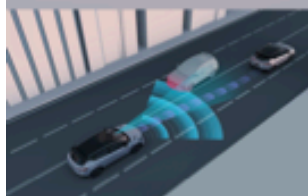

CONFIGURATION LIST

SX11 -A3

LENGTH	WIDTH	HEIGHT	WHEELBASE
4330mm	1810mm	1615mm	2600mm

BODY	POWER	TORQUE
5-seater	133kw	290N·m

Wheel size: 215/55 R18
LED lamp (headlamp/ DRL/tail lamp)
Auto headlamp
ambient lamp
Auto-hold
Rain sensor
Power tailgate
Panorama sunroof
10.25inch + 12.3inch screen

Smart entry & One button start
Driver seat 6-way power adjust
Passenger seat 4-way manual adjust
Driver seat ventilation
2nd-row A/C vent
ABS+EBD
Drive mode select (sport, comfort, eco)
ACC (Adaptive Cruise Control)
LKA (Lane Keeping Assist)

BSD (Blind Spot Detection)
IHBC (Intelligent High Beam Control)
AEB (Autonomous Emergency Braking)
Autonomous parking assistant
360° camera
6 airbags
wireless charging
TPMS
6 speakers with Carplay
-E-CALL

◆ option configuration

LKA+LDW

COLOR BODY

RIM