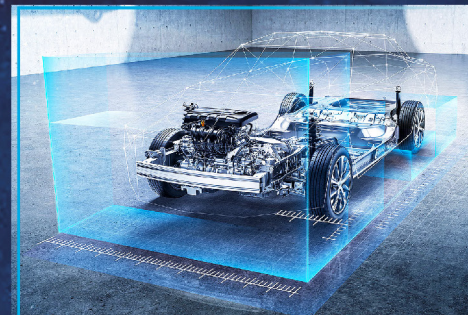

LED Headlights

17" Alloy Wheels

*Be Driven
to Stand Out*

Energy Pulse Front Grille

Masterfully-Sculpted Exterior

Rhythmic Tail Lights

Elegant Interior

*Be Driven
to Move with Ease*

12.3" Full Digital Instrument Panel

8" Infotainment Panel

Electric Parking Brake + Autohold

Hill Start Assist

*Be Driven
to Relax in Comfort*

Stylish Sunroof

Generous Legroom

Intelligent Interactive Airconditioning

*Be Driven
to Enjoy Peace of Mind*

6 SRS Airbags

Antilock Braking System
+ Electronic Brakeforce
Distribution

Laser-Welded BMA Structure

CN95 Cabin Filters

Proud Teal

Dark Blue

Gold