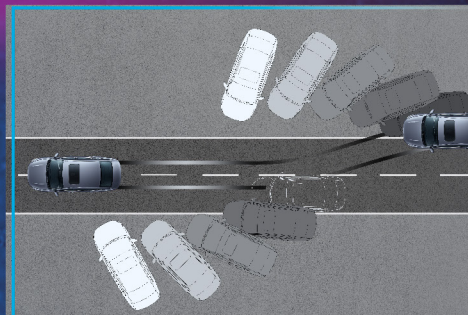

12.3" Full Digital Instrument Panel

8" Infotainment Panel

Electric Parking Brake + Autohold

Hill Start Assist

*Be Driven
to Relax in Comfort*

Stylish Sunroof

Generous Legroom

Intelligent Interactive Airconditioning

*Be Driven
to Enjoy Peace of Mind*

6 SRS Airbags

Antilock Braking System
+ Electronic Brakeforce
Distribution

Laser-Welded BMA Structure

CN95 Cabin Filters

Proud Teal

Dark Blue

Gold