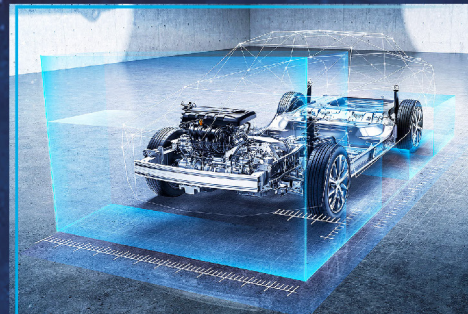

LED Headlights

17" Alloy Wheels

*Be Driven
to Stand Out*

Energy Pulse Front Grille

Masterfully-Sculpted Exterior

Rhythmic Tail Lights

Elegant Interior

*Be Driven
to Move with Ease*

12.3" Full Digital Instrument Panel

8" Infotainment Panel

Electric Parking Brake + Autohold

Hill Start Assist

*Be Driven
to Relax in Comfort*

Stylish Sunroof

Generous Legroom

Intelligent Interactive Airconditioning

*Be Driven
to Enjoy Peace of Mind*

6 SRS Airbags

Antilock Braking System
+ Electronic Brakeforce
Distribution

Laser-Welded BMA Structure

CN95 Cabin Filters

Proud Teal

Dark Blue

Gold