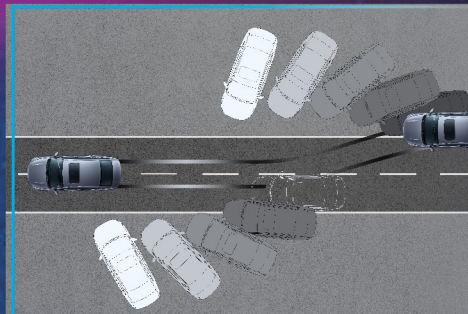

12.3" Full Digital Instrument Panel

8" Infotainment Panel

Electric Parking Brake + Autohold

Hill Start Assist

*Be Driven
to Relax in Comfort*

Stylish Sunroof

Generous Legroom

Intelligent Interactive Airconditioning

*Be Driven
to Enjoy Peace of Mind*

6 SRS Airbags

Antilock Braking System
+ Electronic Brakeforce
Distribution

Laser-Welded BMA Structure

CN95 Cabin Filters

Proud Teal

Dark Blue

Gold