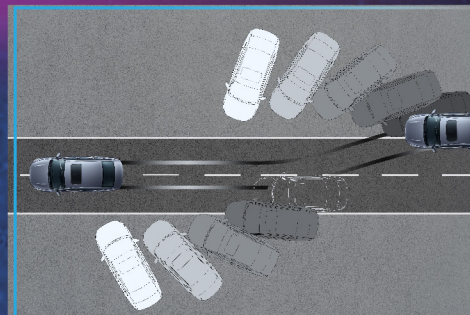

12.3" Full Digital Instrument Panel

8" Infotainment Panel

Electric Parking Brake + Autohold

Hill Start Assist

*Be Driven  
to Relax in Comfort*

*Stylish Sunroof*

*Generous Legroom*

*Intelligent Interactive Airconditioning*

*Be Driven  
to Enjoy Peace of Mind*

6 SRS Airbags

Antilock Braking System  
+ Electronic Brakeforce  
Distribution

Laser-Welded BMA Structure

CN95 Cabin Filters

*Proud Teal*

*Dark Blue*

*Gold*