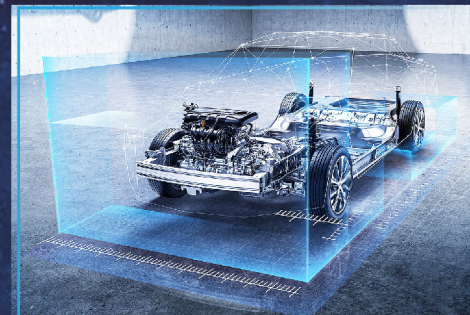

LED Headlights

17" Alloy Wheels

*Be Driven  
to Stand Out*

*Energy Pulse Front Grille*

*Masterfully-Sculpted Exterior*

*Rhythmic Tail Lights*

*Elegant Interior*

*Be Driven  
to Move with Ease*

12.3" Full Digital Instrument Panel

8" Infotainment Panel

Electric Parking Brake + Autohold

Hill Start Assist

*Be Driven  
to Relax in Comfort*

*Stylish Sunroof*

*Generous Legroom*

*Intelligent Interactive Airconditioning*

*Be Driven  
to Enjoy Peace of Mind*

6 SRS Airbags

Antilock Braking System  
+ Electronic Brakeforce  
Distribution

Laser-Welded BMA Structure

CN95 Cabin Filters

*Proud Teal*

*Dark Blue*

*Gold*