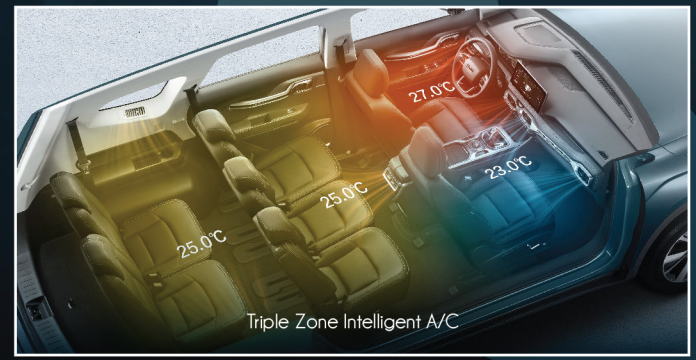

Panoramic Sunroof

Wonderfully Distinct DESIGN

Be distinct whenever you're out on the drive with the stand-out, sculptured, and streamlined exterior design.

1.8-Inch Aerodynamic Rims

Cosmic Recall Front Grille • Skyline Dual-Track Roofrails

Wonderfully Distinct COMFORT

Every drive is a wonderful luxury with the comfort of beautiful interior design and premium materials.

- Premium Leather Seats
- Through-Type Console
- Elegant Dashboard

Triple Zone Intelligent A/C