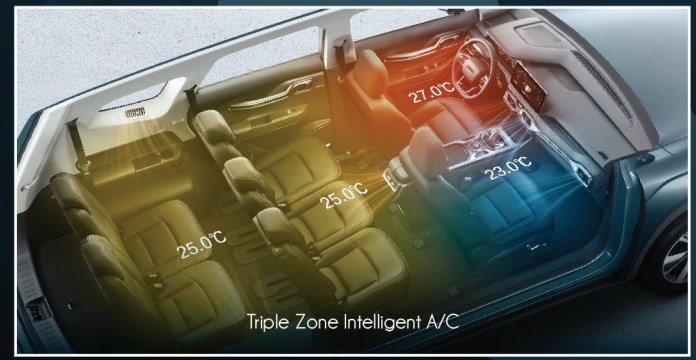

6 SRS Airbags

Electronic Stability Control

Wonderfully Distinct DESIGN

Be distinct whenever you're out on the drive with the stand-out, sculptured, and streamlined exterior design.

- Cosmic Recall Front Grille
- Skyline Dual-Track Roofrails
- 18-inch Aerodynamic Rims

Wonderfully Distinct COMFORT

Every drive is a wonderful luxury with the comfort of beautiful interior design and premium materials.

- Premium Leather Seats
- Through-Type Console
- Elegant Dashboard

Triple Zone Intelligent A/C