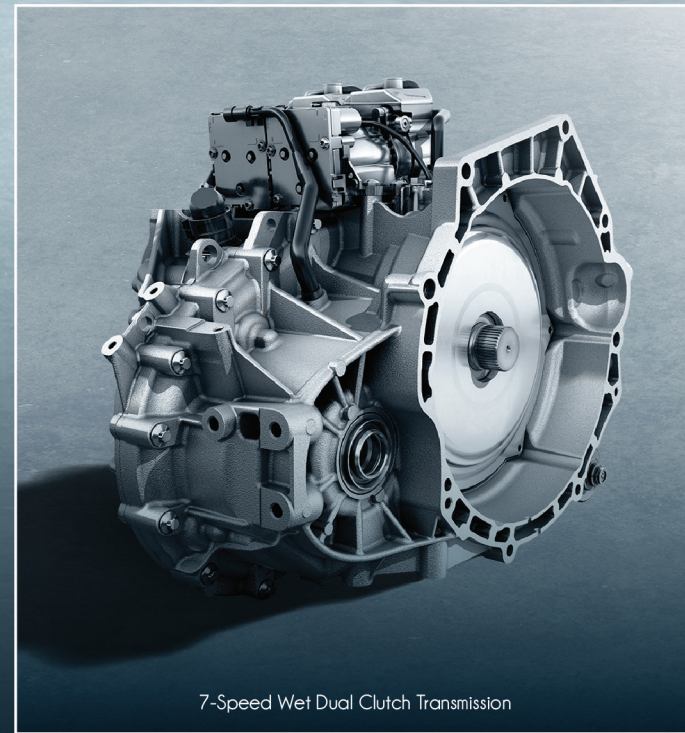

12.3" Digital Instrumentation Panel

10.25" HD Infotainment Panel

360° Panoramic Camera

Drive Mode Selector

Electric Tailgate with Angle Memory

Remote Autostart

Wonderfully Distinct POWER

Relish the ability to travel with smooth and efficient power, making every drive a distinct adventure.

1.5L Turbocharged Direction Engine with 48V Electric Motor Synergy
190 HP and 300 Nm of Torque

48V

EMS

7-Speed Wet Dual Clutch Transmission

CN95 Cabin Filter

Wonderfully Distinct SAFETY

Have the confidence to travel with peace of mind thanks to advanced safety technologies.

6 SRS Airbags

Electronic Stability Control

Wonderfully Distinct DESIGN

Be distinct whenever you're out on the drive with the stand-out, sculptured, and streamlined exterior design.

- Cosmic Recall Front Grille
- Skyline Dual-Track Roofrails
- 18-inch Aerodynamic Rims