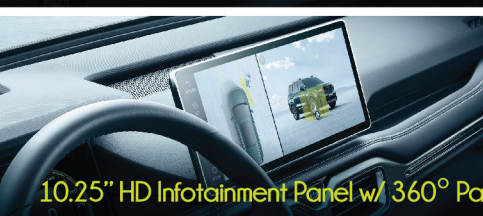

Wonderfully Distinct

EVEN MORE.

Panoramic Sunroof

Adaptive Drive Beam Matrix LED Headlamps

Full Digital Instrument Panel with 3 Modes

10.25" HD Infotainment Panel w/ 360° Panoramic Camera

7 Individual Seats