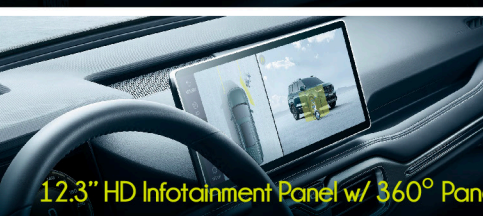

EVEN MORE

Panoramic Sunroof

Adaptive Drive Beam Matrix LED Headlamps

Full Digital Instrument Panel with 3 Modes

12.3" HD Infotainment Panel w/ 360° Panoramic Camera

7 Individual Seats

2050L of Storage Space (2nd and 3rd rows folded) with 19 different configurations