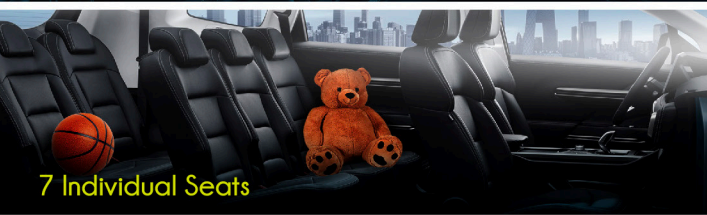

EVEN MORE

Panoramic Sunroof

Adaptive Drive Beam Matrix LED Headlamps

Full Digital Instrument Panel with 3 Modes

12.3" HD Infotainment Panel w/ 360° Panoramic Camera

7 Individual Seats

2050L of Storage Space (2nd and 3rd rows folded) with 19 different configurations